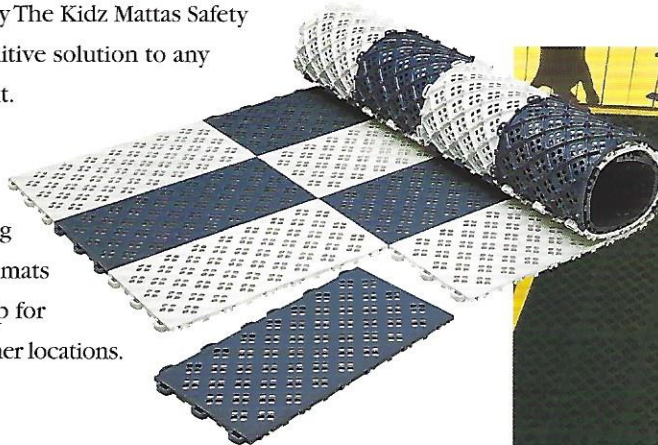

The Kidz Matta range of safety surfacing brings a new and exciting concept to play areas where safe fall heights of up to 20 inches (500mm) are required. These lightweight tiles can be moved easily to allow an ever-changing atmosphere in your childcare centre.

A choice of two different mats, one with holes and one without, are all able to be interlocked and cater for different situations. Distributors can give advice which mat is best suited for a particular installation.

The combination of innovation design options and superior safety characteristics offered by The Kidz Mattas Safety Mat System provides the definitive solution to any childcare flooring requirement.

Kidz Mattas are quick to install, hard wearing and are a viable solution to most flooring requirements. The interlocked mats can easily be lifted or rolled up for cleaning or use elsewhere in other locations.

**5 Year
Kidz Mattas
Product
Guarantee**

When professionally fitted by Matta Products Ltd, Kidz Mattas carry a five year product guarantee.

Edge ramps

In most areas covered by Kidz Mattas an edge ramp will be required to give a safe and secure finish. The edges are available in matching or contrasting colors and add a pleasing finish to an installation. Where the Kidz Mattas are against a wall, edge ramps are not required.